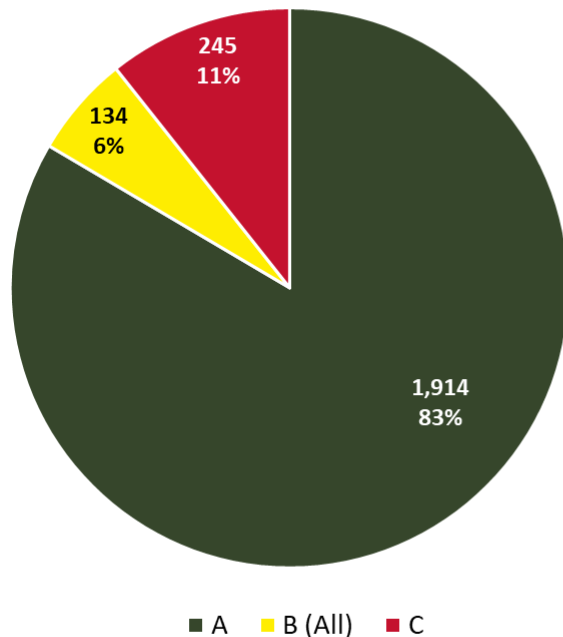

STR License Summary Report

Updated 6/25/2024

Issued STR Licenses

License Type	STR Overlay Zone									Total
	A	B (All)	B1	B2	B3	B4	B5	B6	C	
Short-Term Rental	1,914	134	5	15	26	47	22	19	245	2,293
Hosted Short-Term Rental	11	3	-	-	2	-	1	-	22	36
Temporary Short-Term Rental	1	5	-	-	2	1	1	1	17	23
Total	1,926	142	5	15	30	48	24	20	284	2,352

STR License Applications

Application Type	Submitted	Issued	Cancelled	Denied	Pending	Closed
Short-Term Rental	2,696	2,293	180	36	30	157
Hosted Short-Term Rental	60	36	17	2	3	2
Temporary Short-Term Rental	35	23	7	3	1	1
Total	2,791	2,352	204	41	34	160

Issued Licenses by Zone
Type: Short-Term Rental