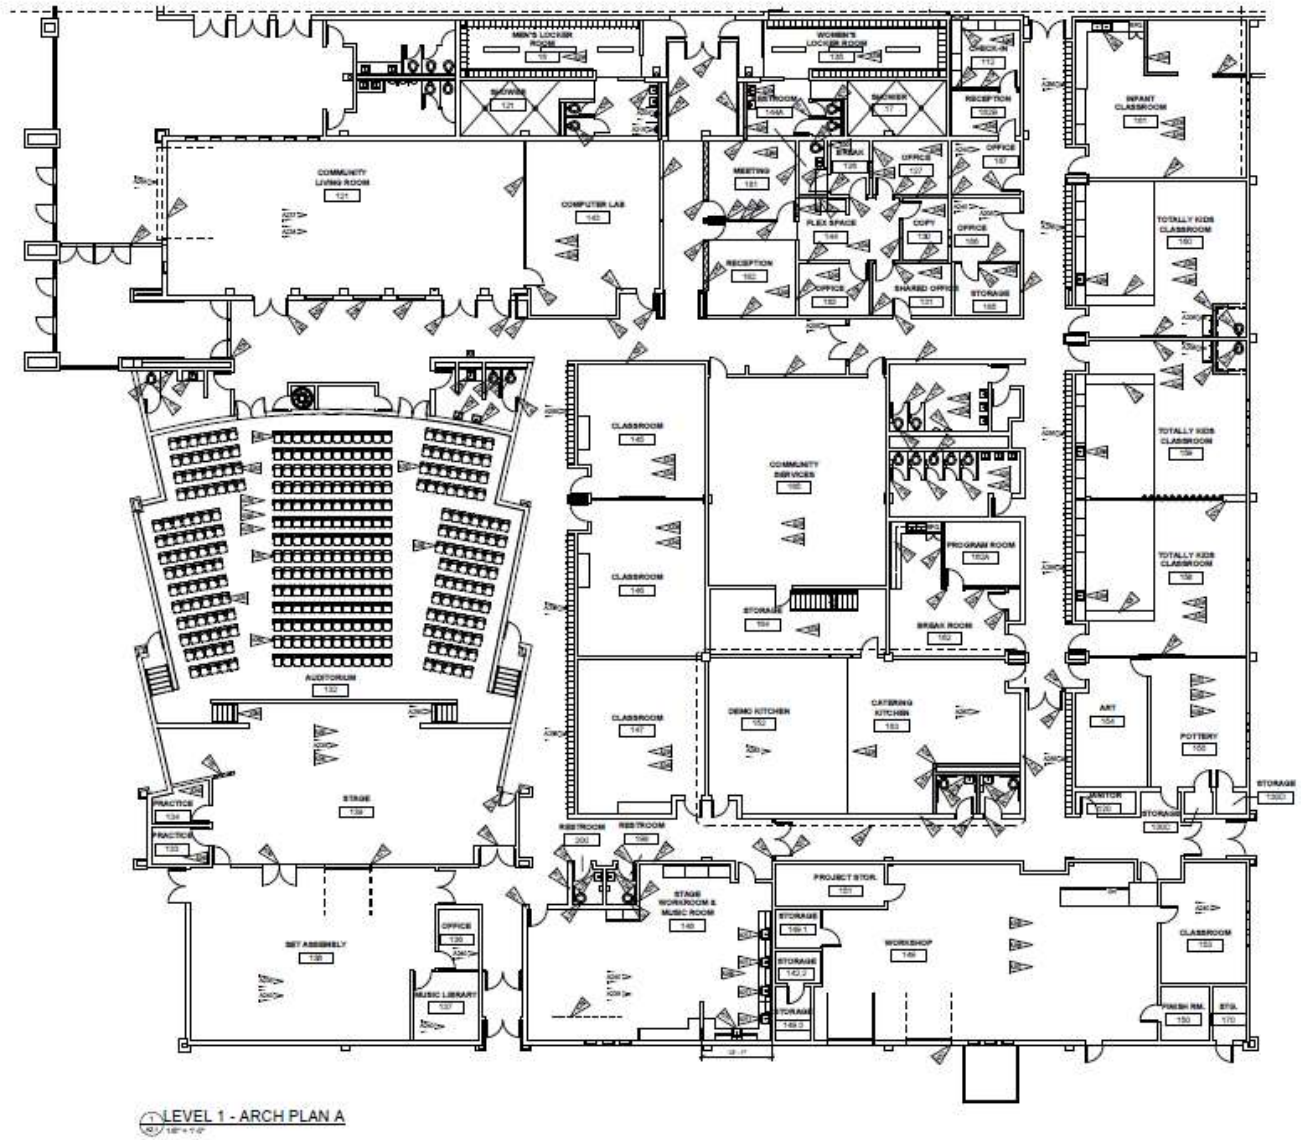

Attachment G: Steamboat site maps

Site Maps:

Hayden School Redevelopment Site

Attachment G: Steamboat site maps

Site Maps:

Hayden School Redevelopment Site

Attachment G: Steamboat site maps

Site Maps:

Craig Wastewater Treatment Plant

Attachment G: Steamboat site maps

Site Maps:

Craig Water Treatment Plant

Attachment G: Steamboat site maps

Site Maps:

Yampa Old Town Hall / Emergency Services Bldg