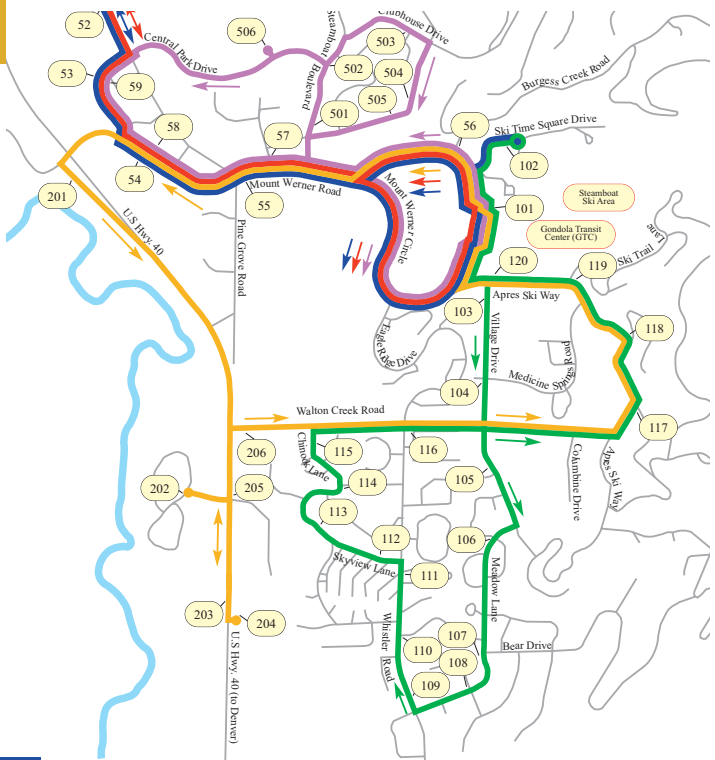

Orange Line (including first and last buses) To the South Condominiums

No transfer is needed between the
Orange Line and the **Blue Line**.

Stop No. Stop Name	1st Buses	Times Past the Hour	Last Orange Line
101 Gondola Transit Center	6:40 am 7:00 am	:00 :20 :40	7:00 pm
56 Burgess Creek Road	6:40 am 7:00 am	:00 :20 :40	7:00 pm
57 Steamboat Boulevard	6:41 am 7:01 am	:01 :21 :41	7:01 pm
58 Resort Group	6:42 am 7:02 am	:02 :22 :42	7:02 pm
201 US Hwy. 40 On Ramp	6:42 am 7:02 am	:02 :22 :42	7:02 pm
202 The Ponds	6:06 am 6:46 am 7:06 am	:06 :26 :46	7:06 pm
203 Steamboat Hotel	6:07 am 6:47 am 7:07 am	:07 :27 :47	7:07 pm
204 Fairfield Inn	6:08 am 6:48 am 7:08 am	:08 :28 :48	7:08 pm
205 Holiday Inn	6:09 am 6:49 am 7:09 am	:09 :29 :49	7:09 pm
206 Quality Inn	6:09 am 6:49 am 7:09 am	:09 :29 :49	7:09 pm
116 Shadow Run	6:13 am 6:53 am 7:13 am	:13 :33 :53	7:13 pm
117 Herbage	6:14 am 6:54 am 7:14 am	:14 :34 :54	7:14 pm
118 Sunrise/Yampa View	6:14 am 6:54 am 7:14 am	:14 :34 :54	7:14 pm
119 La Casa	6:15 am 6:55 am 7:15 am	:15 :35 :55	7:15 pm
120 Dulany/Snowflower	6:15 am 6:55 am 7:15 am	:15 :35 :55	7:15 pm

- █ Blue Line
- █ Red Line
- █ Orange Line
- █ Green Line
- █ Purple Line
- █ Yellow Line - On Call

The Orange Line, South Condo bound bus continues as the Blue Line, Downtown & West Steamboat bound bus. No transfer is needed.

FOR LATE NIGHT SERVICE - SEE NIGHT LINE